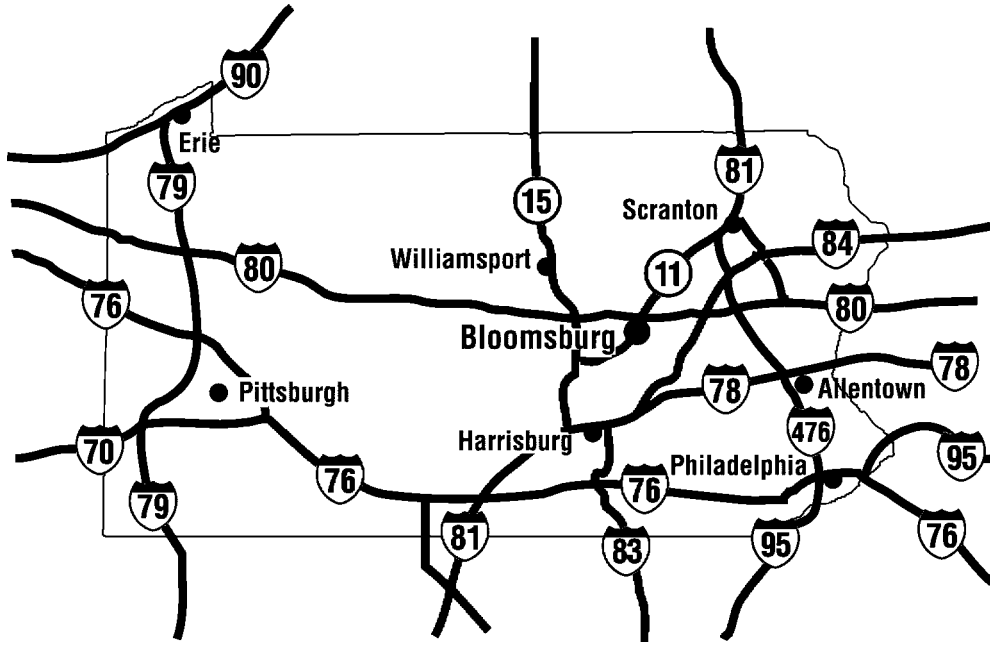

Directions to Bloomsburg University

Bloomsburg University is within a one-hour drive from such cities as Hazleton, Williamsport, Wilkes-Barre, and Scranton; 1.5 hours from Harrisburg; 2 hours from the Lehigh Valley; 2.5 hours from Philadelphia; 3 hours from New York City and Baltimore; and four hours from Pittsburgh.

If you are coming from...

East of Bloomsburg: Use I-80 west to Exit 236A south.

West of Bloomsburg: Use I-80 east to Exit 236 south.

South of Bloomsburg: From Central Pennsylvania, take Routes 11 and 15 north

Southeast Pennsylvania: take Northeast Extension of the Pennsylvania Turnpike (I-476) to I-80 west (Pocono Exit) to Exit 236A south.

North of Bloomsburg: From the Scranton/Wilkes-Barre area, take I-81 south to I-80 west to Exit 236A south.

The Williamsport area: take I-180 south to I-80 east to Exit 236.

From Exit 236, take Route 487 south and follow signs to campus, approximately one mile.